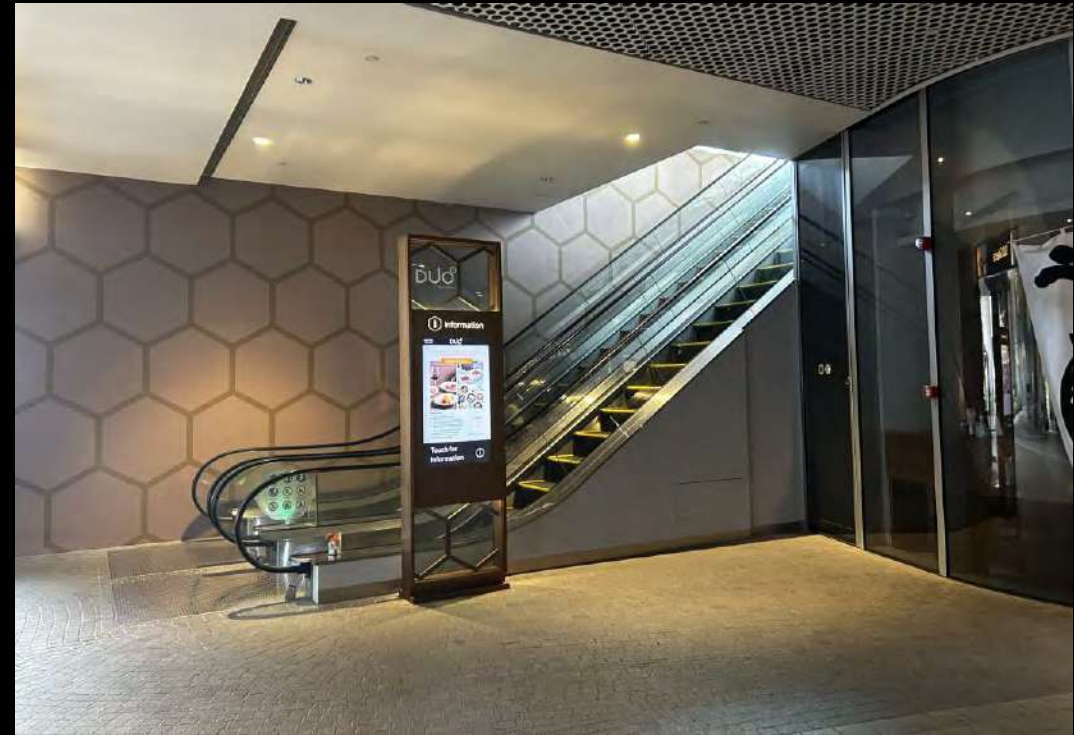

# DOOR XXV

Our Private Bar is an intimate space for networking, team bonding, birthdays, hen parties, and other occasions or celebrations.

From SGD 850 + Min. Spend SGD 600  
Capacity: Up to 50pax

- Whisky Bar
- Additional TV for your content screening
- Additional networking area available at Angel lounge right outside

# GETTING TO SPECTRUM

Via Bugis MRT Downtown Line Exit

When you see SaladStop!, keep left and continue walking

Take the escalator, located after Man Man Japanese Unagi  
to **Level 2**