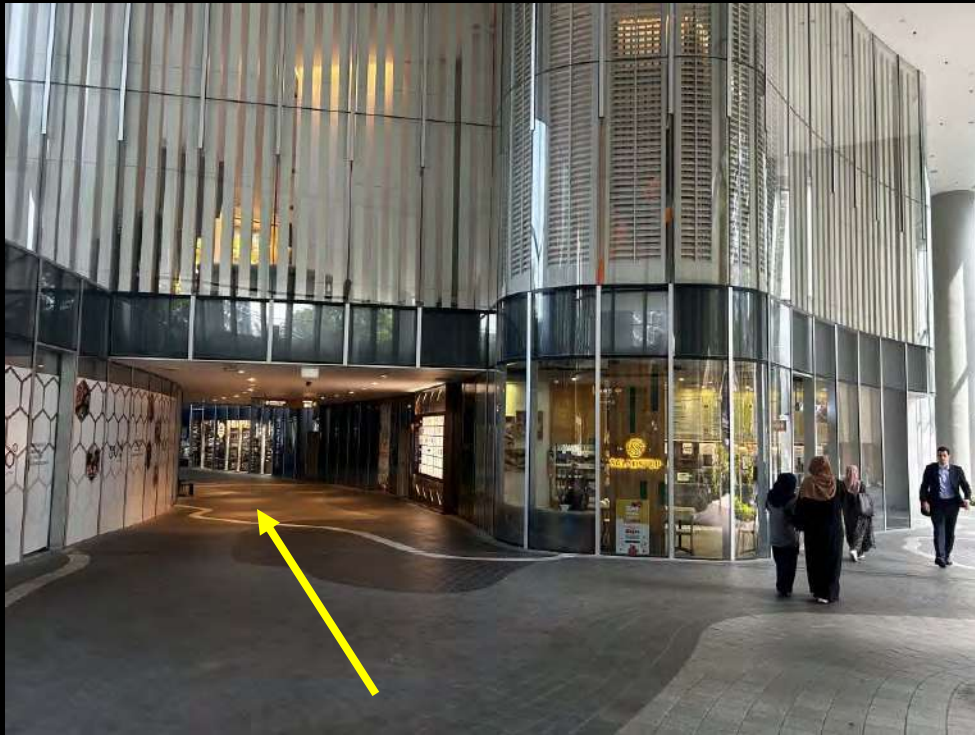

# GETTING TO SPECTRUM

Via Bugis MRT Downtown Line Exit

When you see SaladStop!, keep left and continue walking

Take the escalator, located after Man Man Japanese Unagi  
to **Level 2**