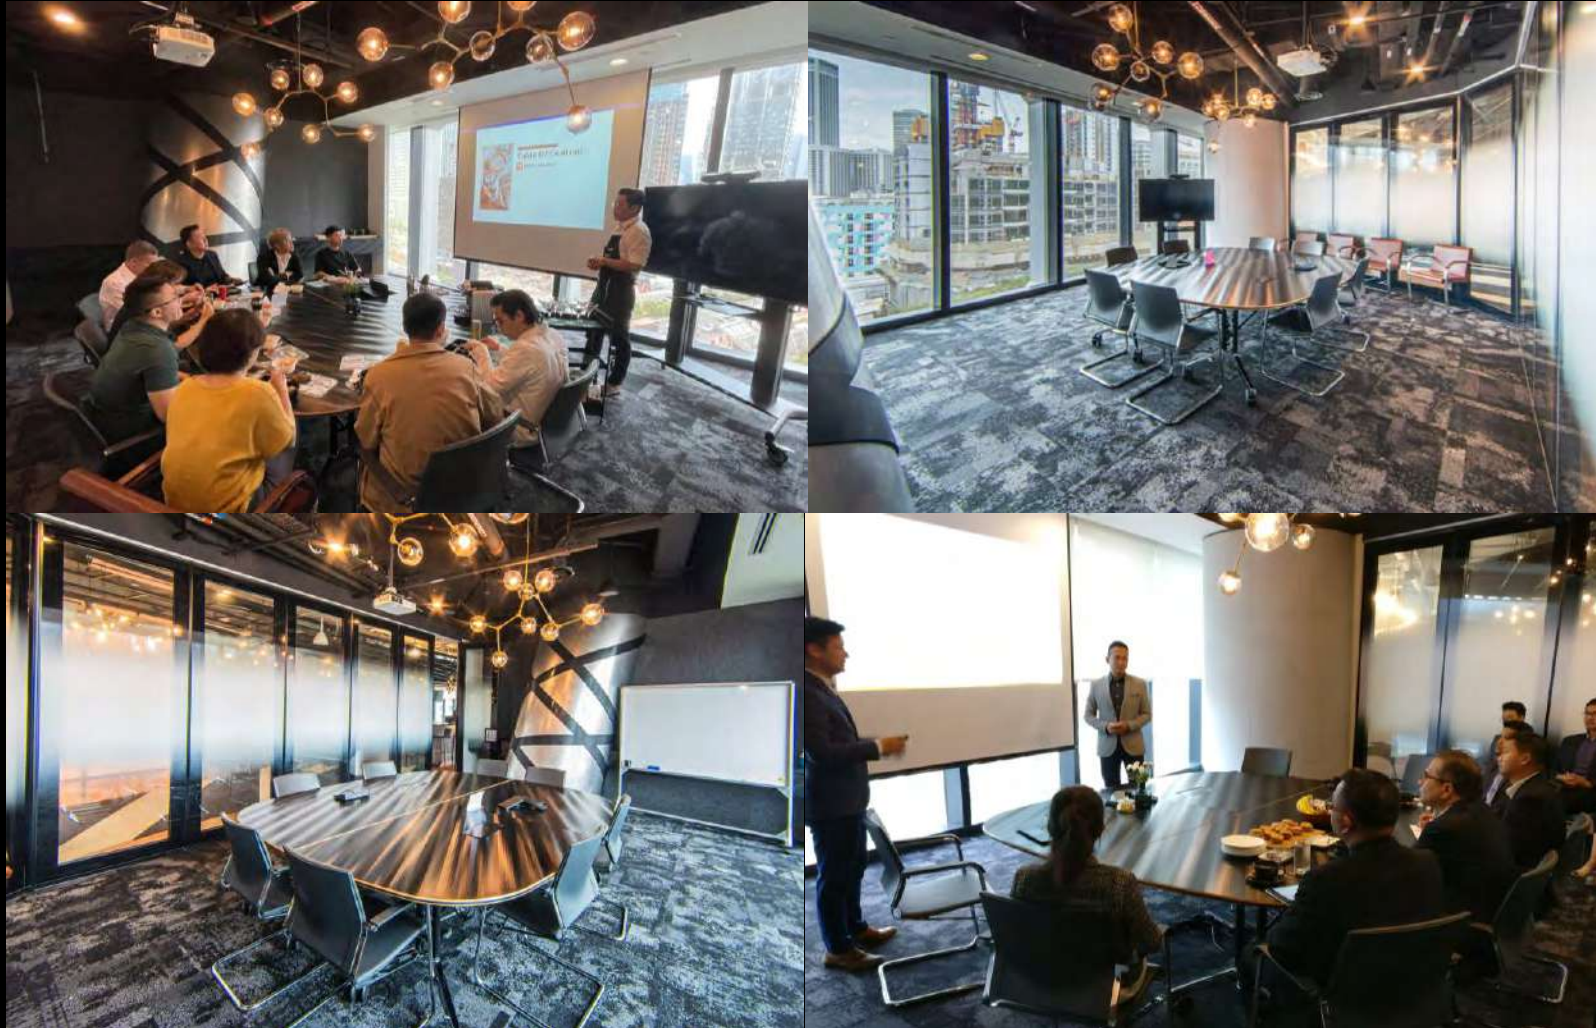

# EMOJI + CIPHER

A professional setting for your corporate meetings, workshops, press launches, boardroom sessions, presentations, and other private corporate events.

From SGD 870

Capacity: Up to 35 pax

- Flexible Configuration
- Private Space
- 2 projectors

# CARBON

Our large meeting room is suitable for various small-sized corporate events, including presentations, conference calls, meetings, amongst others.

From SGD 144  
Capacity: Up to 20 pax

- Zoom Call Station
- Private Space
- 1 Projector